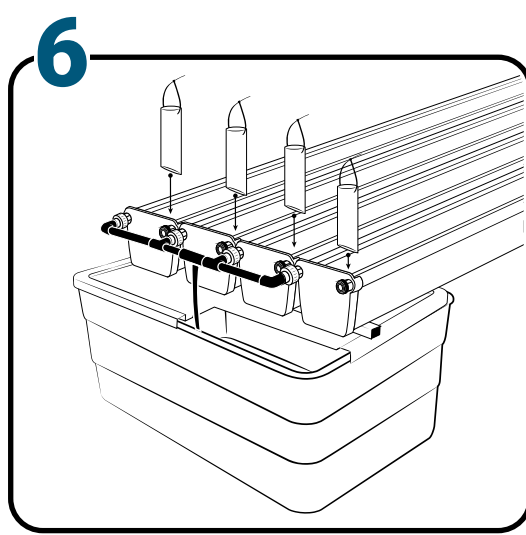

Pièces

Ref	Designation	
A	TU21133	GrowStream V2 3M grow canal
B	CV21123	GrowStream V2 3M-15 plants cover
C	RT11011	Level tube D50 GrowStream canal
D	PO01002	3" net cup
E	CV91001	Access hole cap
F	RE07002	GrowStream tank ABS white
G	CV04007	GrowStream tank cover 20/40/60/80 ABS white
H	PM11052	2.0 Syncra pump
I	TU21036	30x30 white tube 458mm
J	TU21033	30x30 white tube 393mm
K	TU21032	30x30 white tube 370mm
L	TU21029	30x30 white tube 440mm
M	RA61007	T insert for 30x30 PVC tube
N	AL11027	Pump connection GrowStream60 V2
O	EI21034	PVC tube 30x30x140 + end-cap
P	FX11010	22 - 20.5x23mm clamp
Q	RA31002	Ribbed T 20mm
R	EI31024	Manifold elbow connector
S	EI31023	Manifold T connector
T	EI71001	Black tube 18x22x60mm (manifold tube GS 20/40/60/80/120)
U	EI71003	Black tube 18x22x100mm (manifold tube GS 20/40/60/80/120)
V	EI71005	Black tube 18x22x180mm (manifold tube GS 20/40/60/80/120)
W	AC01010	Brush Ø 16x80x300 mm loop Ø 10mm
X	JN21012	Flat O-ring seal 12x24x3mm
Y	JN21013	Flat O-ring seal EPDM 3/4
Z	RA61005	End-cap insert 30x30
	AC01001	Draining kit