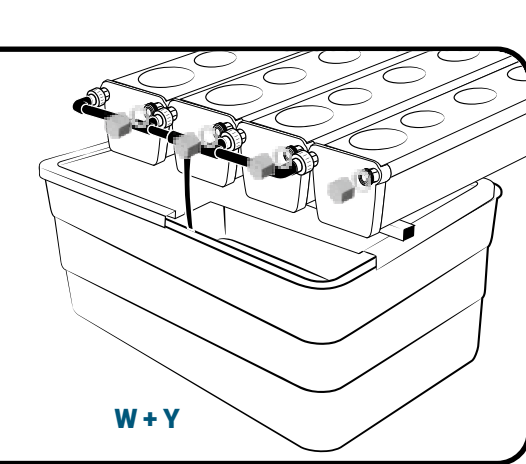

Pièces

Ref	Designation	
A	TU21133	GrowStream V2 3M grow canal
B	CV21123	GrowStream V2 3M-15 plants cover
C	RT11011	Level tube D50 GrowStream canal
D	PO01002	3" net cup
E	CV91001	Access hole cap
F	RE07002	GrowStream tank ABS white
G	CV04007	GrowStream tank cover 20/40/60/80 ABS white
H	PM11052	2.0 Syncra pump
I	TU21036	30x30 white tube 458mm
J	TU21033	30x30 white tube 393mm
K	TU21032	30x30 white tube 370mm
L	TU21029	30x30 white tube 440mm
M	RA61007	T insert for 30x30 PVC tube
N	AL11027	Pump connection GrowStream60 V2
O	EI21034	PVC tube 30x30x140 + end-cap
P	FX11010	22 - 20.5x23mm clamp
Q	RA31002	Ribbed T 20mm
R	EI31024	Manifold elbow connector
S	EI31023	Manifold T connector
T	EI71001	Black tube 18x22x60mm (manifold tube GS 20/40/60/80/120)
U	EI71003	Black tube 18x22x100mm (manifold tube GS 20/40/60/80/120)
V	EI71005	Black tube 18x22x180mm (manifold tube GS 20/40/60/80/120)
W	AC01010	Brush Ø 16x80x300 mm loop Ø 10mm
X	JN21012	Flat O-ring seal 12x24x3mm
Y	JN21013	Flat O-ring seal EPDM 3/4
Z	RA61005	End-cap insert 30x30
	AC01001	Draining kit