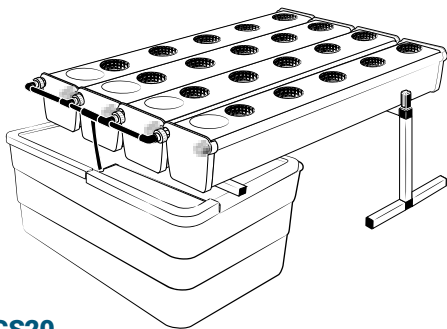

GS20

T.A.®
Terra Aquatica

info@eurohydro.com
Tél. : +33 (0)5 62 06 08 30
32500 Fleurance - France