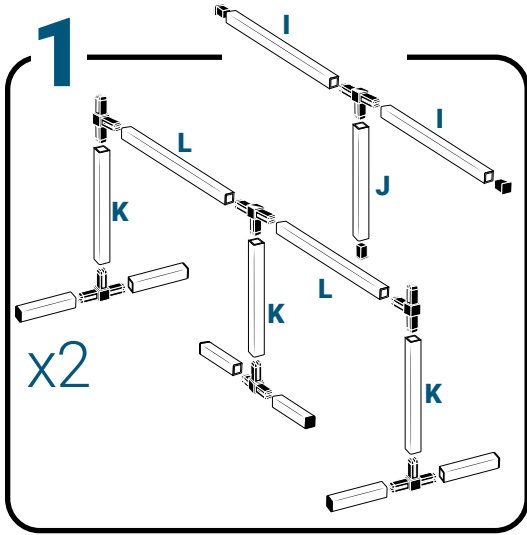

Pièces

Ref	Designation	
A	TU21133	GrowStream V2 3M grow canal
B	CV21123	GrowStream V2 3M-15 plants cover
C	RT11011	Level tube D50 GrowStream canal
D	PO01002	3" net cup
E	CV91001	Access hole cap
F	RE07002	GrowStream tank ABS white
G	CV04007	GrowStream tank cover 20/40/60/80 ABS white
H	PM11052	2.0 Syncra pump
I	TU21036	30x30 white tube 458mm
J	TU21033	30x30 white tube 393mm
K	TU21032	30x30 white tube 370mm
L	TU21029	30x30 white tube 440mm
M	RA61007	T insert for 30x30 PVC tube
N	AL11027	Pump connection GrowStream60 V2
O	EI21034	PVC tube 30x30x140 + end-cap
P	FX11010	22 - 20.5x23mm clamp
Q	RA31002	Ribbed T 20mm
R	EI31024	Manifold elbow connector
S	EI31023	Manifold T connector
T	EI71001	Black tube 18x22x60mm (manifold tube GS 20/40/60/80/120)
U	EI71003	Black tube 18x22x100mm (manifold tube GS 20/40/60/80/120)
V	EI71005	Black tube 18x22x180mm (manifold tube GS 20/40/60/80/120)
W	AC01010	Brush Ø 16x80x300 mm loop Ø 10mm
X	JN21012	Flat O-ring seal 12x24x3mm
Y	JN21013	Flat O-ring seal EPDM 3/4
Z	RA61005	End-cap insert 30x30
	AC01001	Draining kit