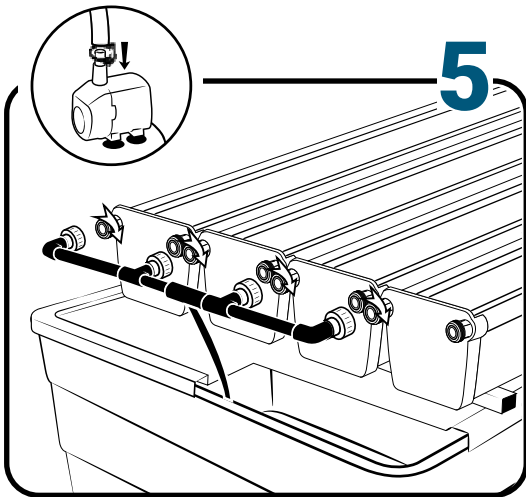

Pièces

Ref	Designation	
A	TU21133	GrowStream V2 3M grow canal
B	CV21123	GrowStream V2 3M-15 plants cover
C	RT11011	Level tube D50 GrowStream canal
D	PO01002	3" net cup
E	CV91001	Access hole cap
F	RE07002	GrowStream tank ABS white
G	CV04007	GrowStream tank cover 20/40/60/80 ABS white
H	PM11052	2.0 Syncra pump
I	TU21036	30x30 white tube 458mm
J	TU21033	30x30 white tube 393mm
K	TU21032	30x30 white tube 370mm
L	TU21029	30x30 white tube 440mm
M	RA61007	T insert for 30x30 PVC tube
N	AL11027	Pump connection GrowStream60 V2
O	EI21034	PVC tube 30x30x140 + end-cap
P	FX11010	22 - 20.5x23mm clamp
Q	RA31002	Ribbed T 20mm
R	EI31024	Manifold elbow connector
S	EI31023	Manifold T connector
T	EI71001	Black tube 18x22x60mm (manifold tube GS 20/40/60/80/120)
U	EI71003	Black tube 18x22x100mm (manifold tube GS 20/40/60/80/120)
V	EI71005	Black tube 18x22x180mm (manifold tube GS 20/40/60/80/120)
W	AC01010	Brush Ø 16x80x300 mm loop Ø 10mm
X	JN21012	Flat O-ring seal 12x24x3mm
Y	JN21013	Flat O-ring seal EPDM 3/4
Z	RA61005	End-cap insert 30x30
	AC01001	Draining kit