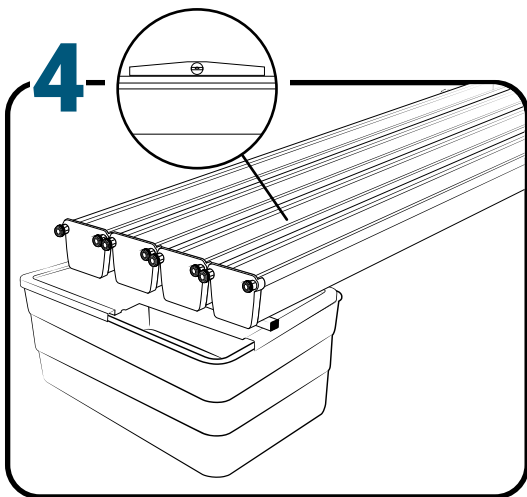

Pièces

Ref	Designation	
A	TU21133	GrowStream V2 3M grow canal
B	CV21123	GrowStream V2 3M-15 plants cover
C	RT11011	Level tube D50 GrowStream canal
D	PO01002	3" net cup
E	CV91001	Access hole cap
F	RE07002	GrowStream tank ABS white
G	CV04007	GrowStream tank cover 20/40/60/80 ABS white
H	PM11052	2.0 Syncra pump
I	TU21036	30x30 white tube 458mm
J	TU21033	30x30 white tube 393mm
K	TU21032	30x30 white tube 370mm
L	TU21029	30x30 white tube 440mm
M	RA61007	T insert for 30x30 PVC tube
N	AL11027	Pump connection GrowStream60 V2
O	EI21034	PVC tube 30x30x140 + end-cap
P	FX11010	22 - 20.5x23mm clamp
Q	RA31002	Ribbed T 20mm
R	EI31024	Manifold elbow connector
S	EI31023	Manifold T connector
T	EI71001	Black tube 18x22x60mm (manifold tube GS 20/40/60/80/120)
U	EI71003	Black tube 18x22x100mm (manifold tube GS 20/40/60/80/120)
V	EI71005	Black tube 18x22x180mm (manifold tube GS 20/40/60/80/120)
W	AC01010	Brush Ø 16x80x300 mm loop Ø 10mm
X	JN21012	Flat O-ring seal 12x24x3mm
Y	JN21013	Flat O-ring seal EPDM 3/4
Z	RA61005	End-cap insert 30x30
	AC01001	Draining kit