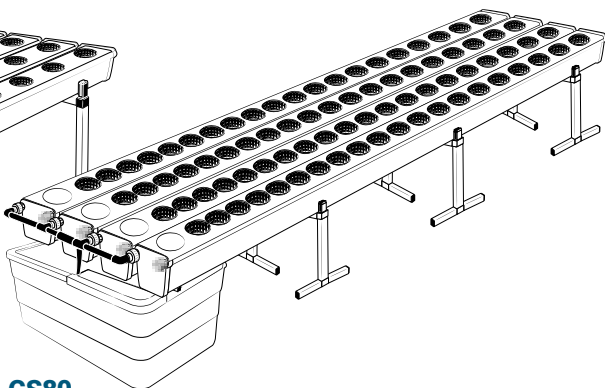

GS80

T.A.®
Terra Aquatica

info@eurohydro.com
Tél. : +33 (0)5 62 06 08 30
32500 Fleurance - France