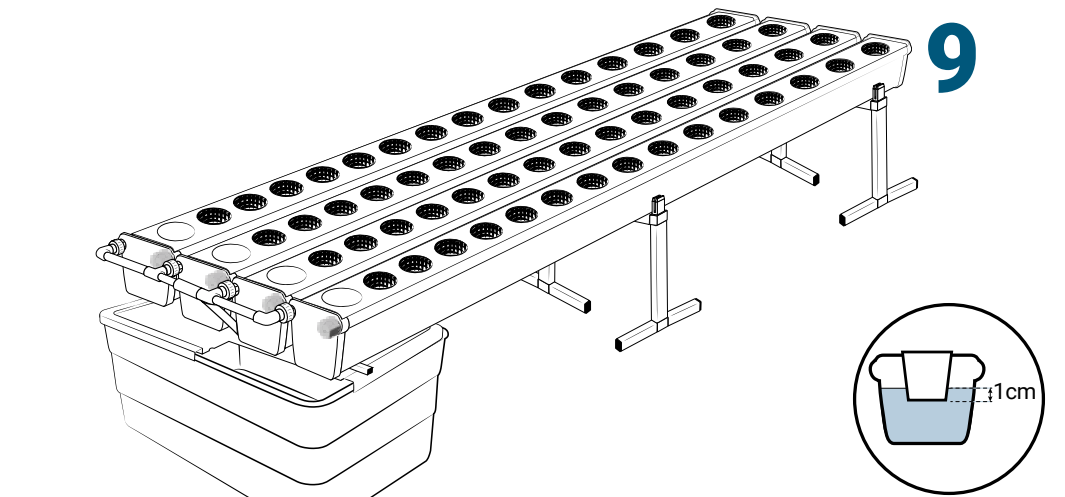

Pièces

Ref	Designation	
A	TU21133	GrowStream V2 3M grow canal
B	CV21123	GrowStream V2 3M-15 plants cover
C	RT11011	Level tube D50 GrowStream canal
D	PO01002	3" net cup
E	CV91001	Access hole cap
F	RE07002	GrowStream tank ABS white
G	CV04007	GrowStream tank cover 20/40/60/80 ABS white
H	PM11052	2.0 Syncra pump
I	TU21036	30x30 white tube 458mm
J	TU21033	30x30 white tube 393mm
K	TU21032	30x30 white tube 370mm
L	TU21029	30x30 white tube 440mm
M	RA61007	T insert for 30x30 PVC tube
N	AL11027	Pump connection GrowStream60 V2
O	EI21034	PVC tube 30x30x140 + end-cap
P	FX11010	22 - 20.5x23mm clamp
Q	RA31002	Ribbed T 20mm
R	EI31024	Manifold elbow connector
S	EI31023	Manifold T connector
T	EI71001	Black tube 18x22x60mm (manifold tube GS 20/40/60/80/120)
U	EI71003	Black tube 18x22x100mm (manifold tube GS 20/40/60/80/120)
V	EI71005	Black tube 18x22x180mm (manifold tube GS 20/40/60/80/120)
W	AC01010	Brush Ø 16x80x300 mm loop Ø 10mm
X	JN21012	Flat O-ring seal 12x24x3mm
Y	JN21013	Flat O-ring seal EPDM 3/4
Z	RA61005	End-cap insert 30x30
	AC01001	Draining kit