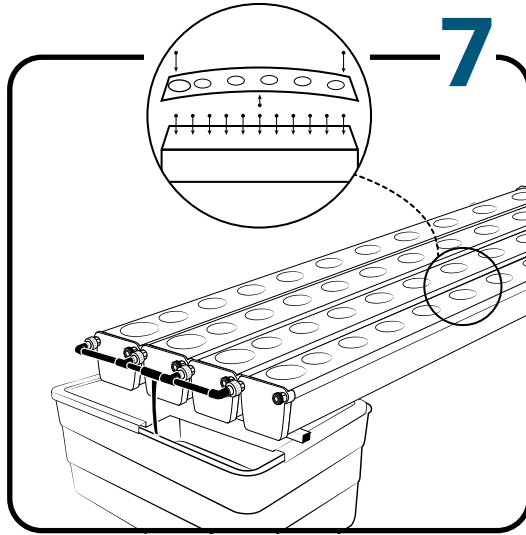

Pièces

Ref	Designation	
A	TU21133	GrowStream V2 3M grow canal
B	CV21123	GrowStream V2 3M-15 plants cover
C	RT11011	Level tube D50 GrowStream canal
D	PO01002	3" net cup
E	CV91001	Access hole cap
F	RE07002	GrowStream tank ABS white
G	CV04007	GrowStream tank cover 20/40/60/80 ABS white
H	PM11052	2.0 Syncra pump
I	TU21036	30x30 white tube 458mm
J	TU21033	30x30 white tube 393mm
K	TU21032	30x30 white tube 370mm
L	TU21029	30x30 white tube 440mm
M	RA61007	T insert for 30x30 PVC tube
N	AL11027	Pump connection GrowStream60 V2
O	EI21034	PVC tube 30x30x140 + end-cap
P	FX11010	22 - 20.5x23mm clamp
Q	RA31002	Ribbed T 20mm
R	EI31024	Manifold elbow connector
S	EI31023	Manifold T connector
T	EI71001	Black tube 18x22x60mm (manifold tube GS 20/40/60/80/120)
U	EI71003	Black tube 18x22x100mm (manifold tube GS 20/40/60/80/120)
V	EI71005	Black tube 18x22x180mm (manifold tube GS 20/40/60/80/120)
W	AC01010	Brush Ø 16x80x300 mm loop Ø 10mm
X	JN21012	Flat O-ring seal 12x24x3mm
Y	JN21013	Flat O-ring seal EPDM 3/4
Z	RA61005	End-cap insert 30x30
	AC01001	Draining kit