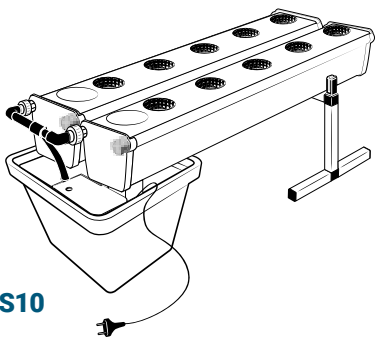

GS10

T.A.®
Terra Aquatica

info@eurohydro.com
Tél. : +33 (0)5 62 06 08 30
32500 Fleurance - France