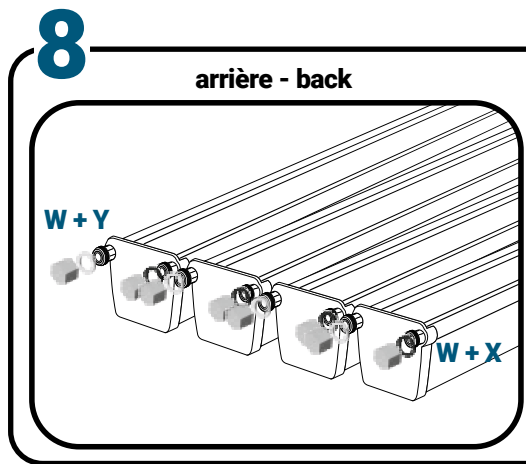

Pièces

Ref	Designation	
A	TU21133	GrowStream V2 3M grow canal
B	CV21123	GrowStream V2 3M-15 plants cover
C	RT11011	Level tube D50 GrowStream canal
D	PO01002	3" net cup
E	CV91001	Access hole cap
F	RE07002	GrowStream tank ABS white
G	CV04007	GrowStream tank cover 20/40/60/80 ABS white
H	PM11052	2.0 Syncra pump
I	TU21036	30x30 white tube 458mm
J	TU21033	30x30 white tube 393mm
K	TU21032	30x30 white tube 370mm
L	TU21029	30x30 white tube 440mm
M	RA61007	T insert for 30x30 PVC tube
N	AL11027	Pump connection GrowStream60 V2
O	EI21034	PVC tube 30x30x140 + end-cap
P	FX11010	22 - 20.5x23mm clamp
Q	RA31002	Ribbed T 20mm
R	EI31024	Manifold elbow connector
S	EI31023	Manifold T connector
T	EI71001	Black tube 18x22x60mm (manifold tube GS 20/40/60/80/120)
U	EI71003	Black tube 18x22x100mm (manifold tube GS 20/40/60/80/120)
V	EI71005	Black tube 18x22x180mm (manifold tube GS 20/40/60/80/120)
W	AC01010	Brush Ø 16x80x300 mm loop Ø 10mm
X	JN21012	Flat O-ring seal 12x24x3mm
Y	JN21013	Flat O-ring seal EPDM 3/4
Z	RA61005	End-cap insert 30x30
	AC01001	Draining kit