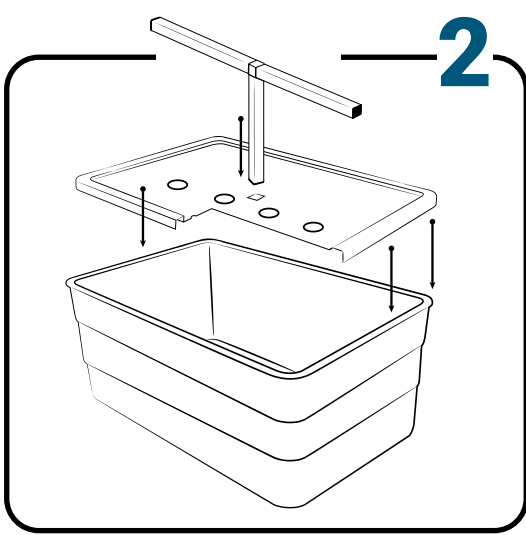

Pièces

Ref	Designation	
A	TU21133	GrowStream V2 3M grow canal
B	CV21123	GrowStream V2 3M-15 plants cover
C	RT11011	Level tube D50 GrowStream canal
D	PO01002	3" net cup
E	CV91001	Access hole cap
F	RE07002	GrowStream tank ABS white
G	CV04007	GrowStream tank cover 20/40/60/80 ABS white
H	PM11052	2.0 Syncra pump
I	TU21036	30x30 white tube 458mm
J	TU21033	30x30 white tube 393mm
K	TU21032	30x30 white tube 370mm
L	TU21029	30x30 white tube 440mm
M	RA61007	T insert for 30x30 PVC tube
N	AL11027	Pump connection GrowStream60 V2
O	EI21034	PVC tube 30x30x140 + end-cap
P	FX11010	22 - 20.5x23mm clamp
Q	RA31002	Ribbed T 20mm
R	EI31024	Manifold elbow connector
S	EI31023	Manifold T connector
T	EI71001	Black tube 18x22x60mm (manifold tube GS 20/40/60/80/120)
U	EI71003	Black tube 18x22x100mm (manifold tube GS 20/40/60/80/120)
V	EI71005	Black tube 18x22x180mm (manifold tube GS 20/40/60/80/120)
W	AC01010	Brush Ø 16x80x300 mm loop Ø 10mm
X	JN21012	Flat O-ring seal 12x24x3mm
Y	JN21013	Flat O-ring seal EPDM 3/4
Z	RA61005	End-cap insert 30x30
	AC01001	Draining kit