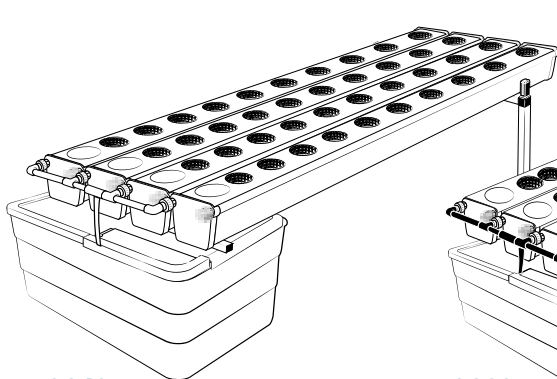

GS40

GS80

T.A.®
Terra Aquatica

info@eurohydro.com
Tél. : +33 (0)5 62 06 08 30
32500 Fleurance - France