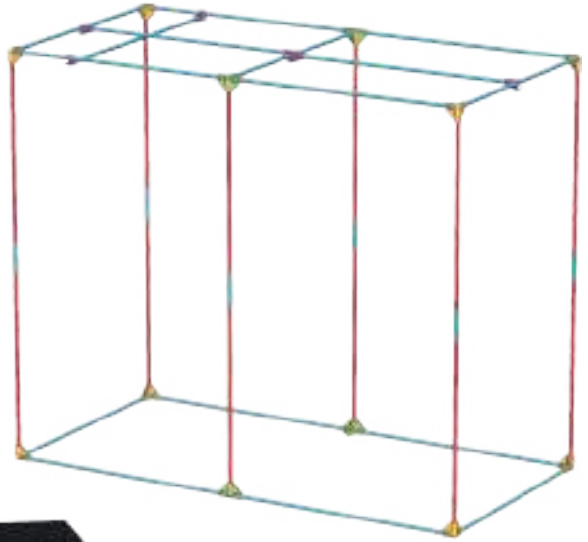

HYDROSHOOT
HS240W

Structure Assembly HS240W

8x C19-Y

4x C19-K

6x T19-Link

12x T19-100

16x T19-120

6x C19-H