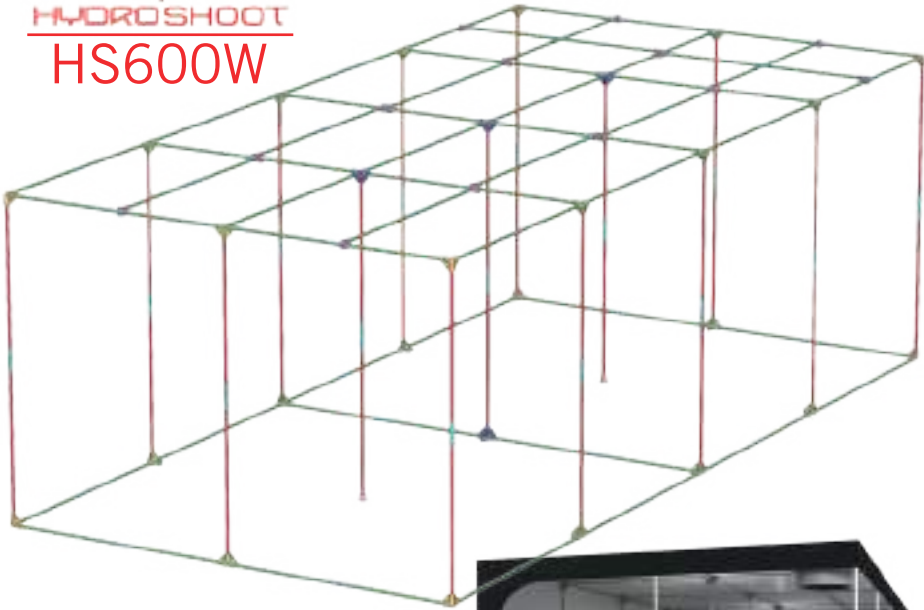

15x T19-Link

30x T19-100

46x T19-120

20x C19-H

2x C19-K

4x CF7D

HYDROSHOOT
HS600W

Structure Assembly HS600W