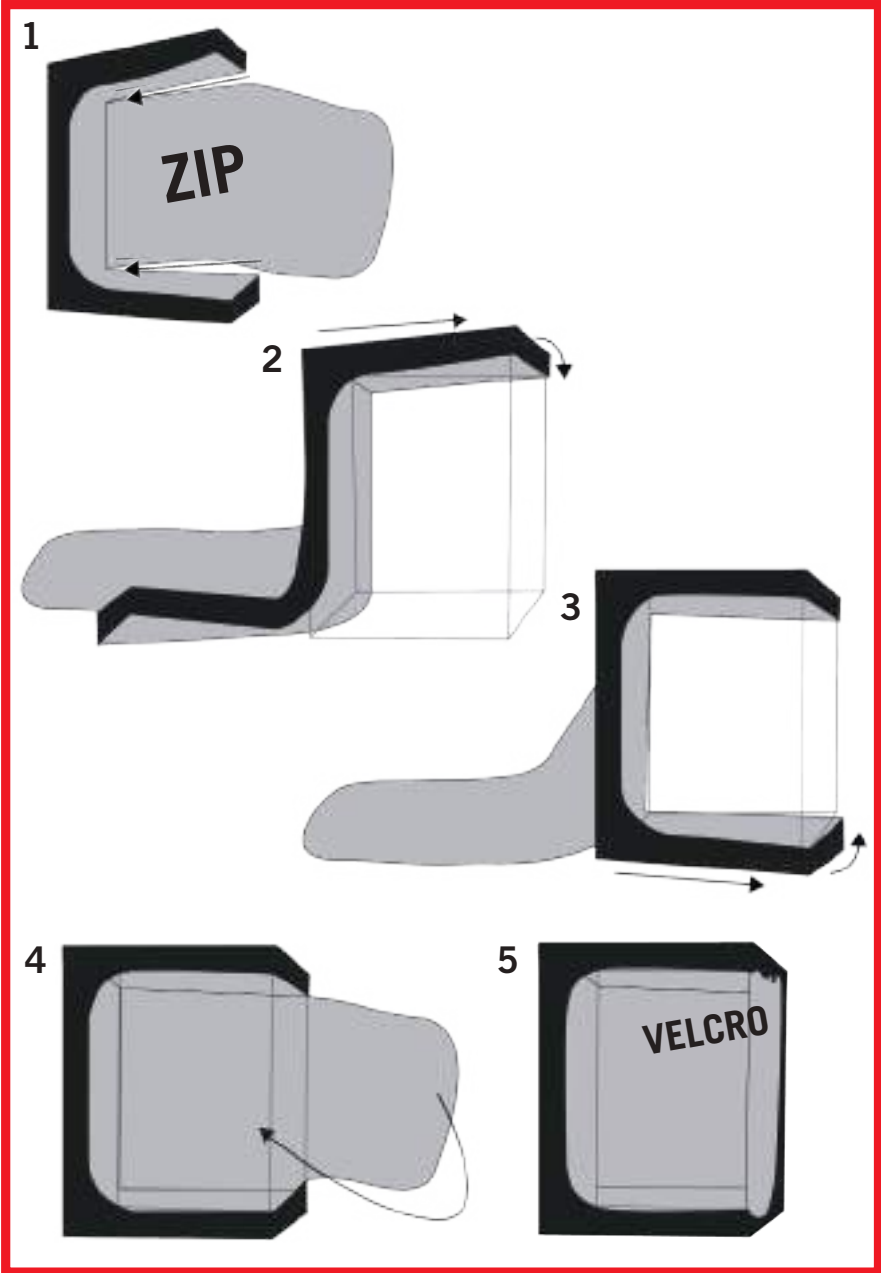

HYDROSHOOT

ASSEMBLY INSTRUCTIONS

HYDRO SHOOT

Hydroshoot : **Fabric Assembly**

HS60 - HS80 - HS100

HS40 - HS120 - HS150 - HS240 - HS300
HS240W - HS300W - HS480W - HS600W

Structure Assembly HS40

x8 C16-Y