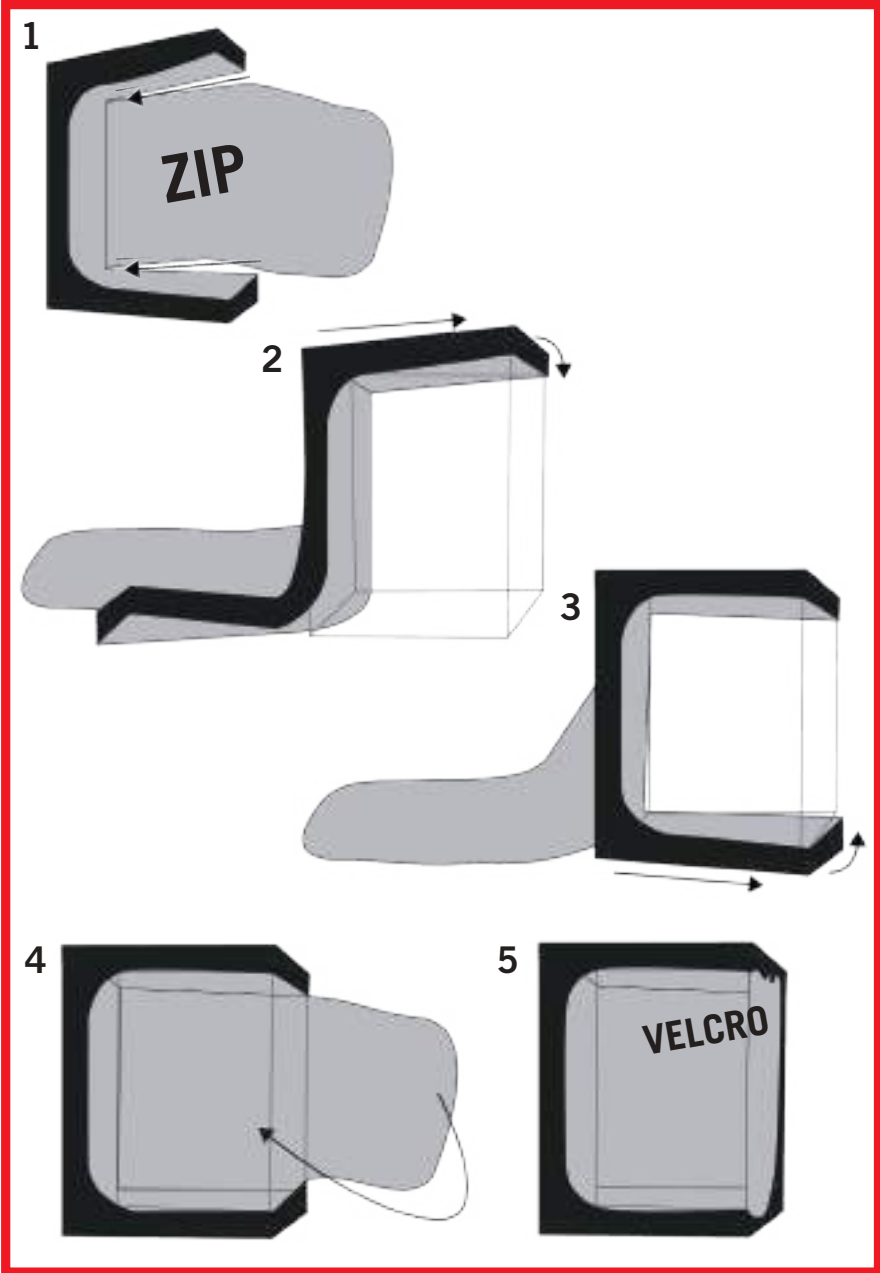

HYDROSHOOT

ASSEMBLY INSTRUCTIONS

HYDRO SHOOT

Hydroshoot : **Fabric Assembly**

HS60 - HS80 - HS100

HS40 - HS120 - HS150 - HS240 - HS300
HS240W - HS300W - HS480W - HS600W

Structure Assembly HS40

x8 C16-Y