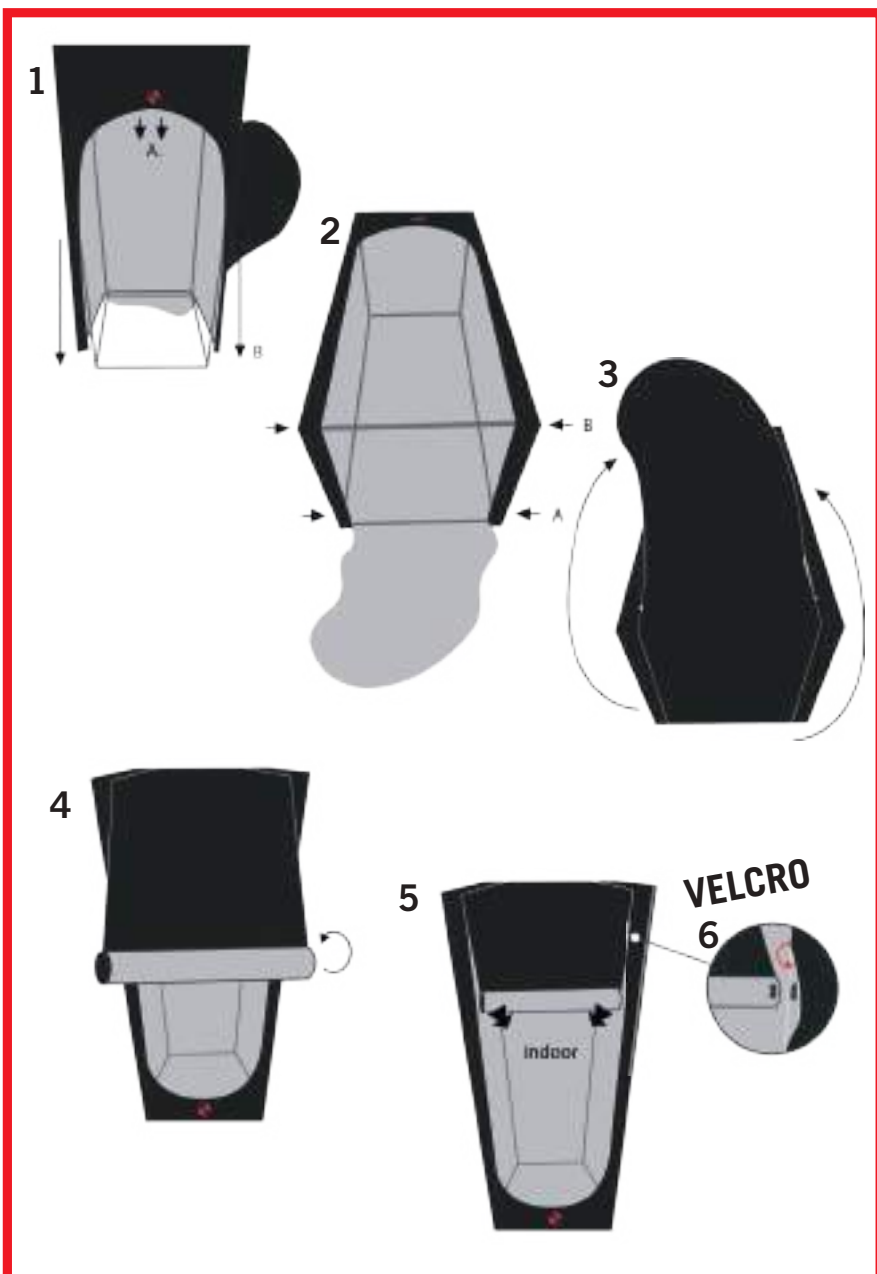

HYDROSHOOT

ASSEMBLY INSTRUCTIONS

HYDRO SHOOT

Hydroshoot : **Fabric Assembly**

HS60 - HS80 - HS100

HS40 - HS120 - HS150 - HS240 - HS300
HS240W - HS300W - HS480W - HS600W

Structure Assembly HS40

x8 C16-Y