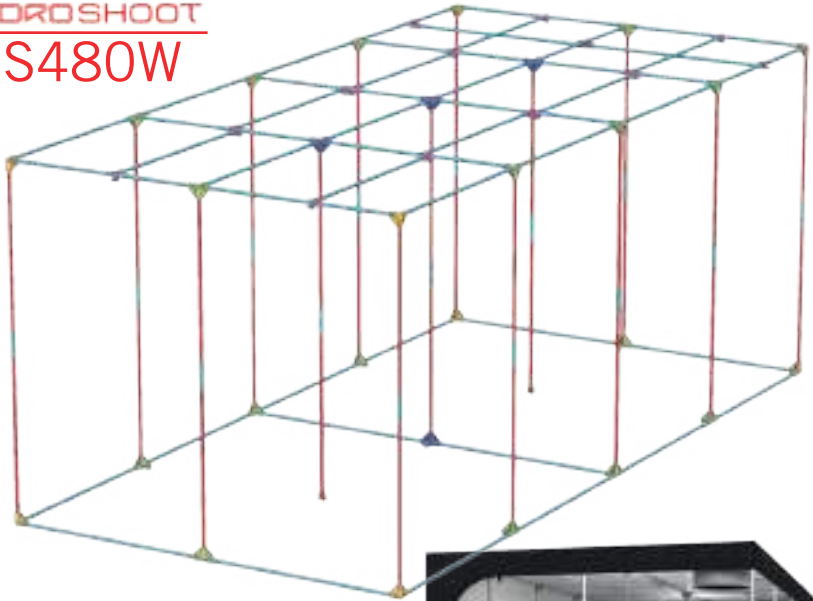

32x T19-75

12x T19-100

6x C19-H

2x CF7D

HS240W
HS300W

HYDROSHOOT

HS480W

Structure Assembly HS480W